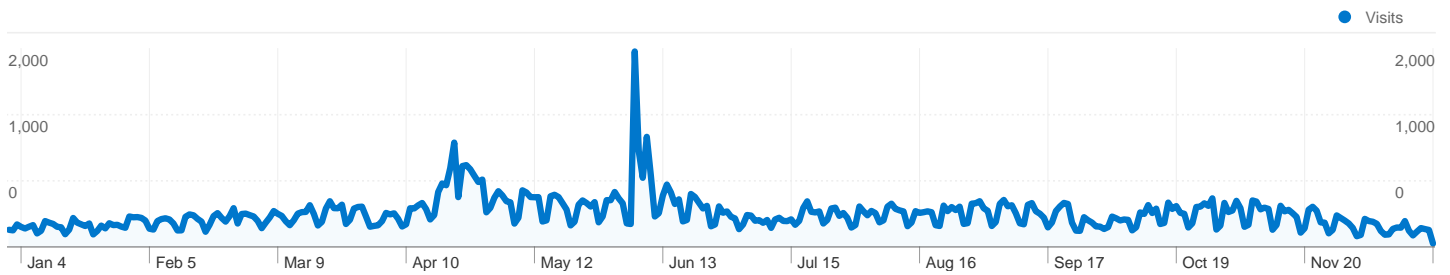

81,657 people visited this site

 **118,978** Visits

 **81,657** Absolute Unique Visitors

 **353,598** Pageviews

 **2.97** Average Pageviews

 **00:04:56** Time on Site

 **52.91%** Bounce Rate

 **67.58%** New Visits

All traffic sources sent a total of 118,978 visits

16.55% Direct Traffic

5.53% Referring Sites

77.89% Search Engines

- **Search Engines**
92,668.00 (77.89%)
- **Direct Traffic**
19,694.00 (16.55%)
- **Referring Sites**
6,583.00 (5.53%)
- **Other**
33 (0.03%)

118,978 visits came from 153 countries/territories

Site Usage

Country/Territory	Visits	Pages/Visit	Avg. Time on Site	% New Visits	Bounce Rate
Visits 118,978 % of Site Total: 100.00%	Pages/Visit 2.97 Site Avg: 2.97 (0.00%)	Avg. Time on Site 00:04:56 Site Avg: 00:04:56 (0.00%)	% New Visits 67.80% Site Avg: 67.56% (0.35%)	Bounce Rate 52.91% Site Avg: 52.91% (0.00%)	
Australia	104,934	2.97	00:03:34	67.18%	52.51%
United States	2,455	2.77	00:02:32	87.29%	58.45%
Papua New Guinea	2,296	3.04	01:17:28	32.19%	50.35%
United Kingdom	1,630	3.37	00:03:06	86.81%	49.57%
New Zealand	1,081	3.72	00:04:22	80.20%	42.83%
Canada	676	3.35	00:02:53	84.47%	49.11%
Germany	525	3.28	00:03:00	78.86%	55.24%
Philippines	438	3.31	00:06:16	30.82%	62.10%
Singapore	319	3.31	00:03:15	71.16%	53.61%