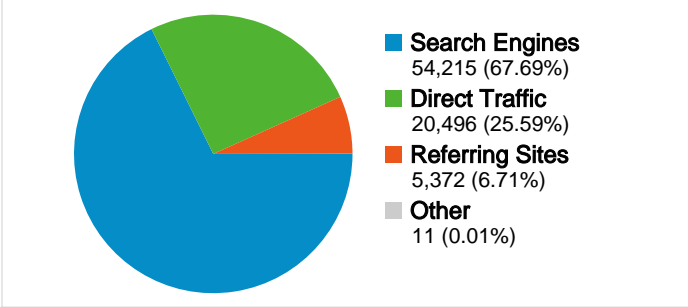

Traffic Sources Overview

Content Overview

Pages	Page Views	% Page Views
/	92,314	29.97%
/packages.html	34,576	11.22%
/schedule.html	22,236	7.22%
/history.html	16,234	5.27%
/costs.html	16,170	5.25%