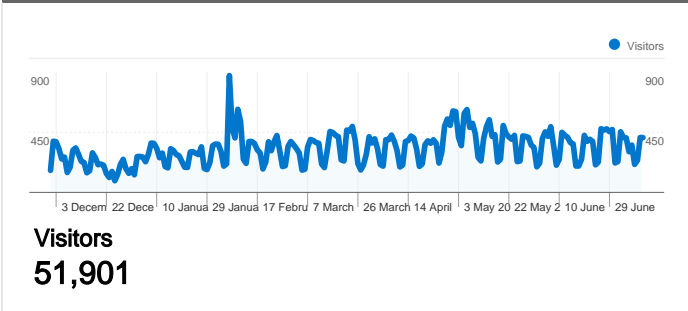

Site Usage

 **80,094** Visits

 **42.52%** Bounce Rate

 **308,027** Page Views

 **00:04:25** Avg. Time on Site

 **3.85** Pages/Visit

 **62.80%** % New Visits

Visitors Overview

51,901 people visited this site

 **80,094** Visits

 **51,901** Absolute Unique Visitors

 **308,027** Page Views

 **3.85** Average Page Views

 **00:04:25** Time on Site

 **42.52%** Bounce Rate

 **63.05%** New Visits

Site Usage

Visits	Pages/Visit	Avg. Time on Site	% New Visits	Bounce Rate	
80,094 % of Site Total: 100.00%	3.85 Site Avg: 3.85 (0.00%)	00:04:25 Site Avg: 00:04:25 (0.00%)	63.04% Site Avg: 62.80% (0.38%)	42.52% Site Avg: 42.52% (0.00%)	
Country/Territory	Visits	Pages/Visit	Avg. Time on Site	% New Visits	Bounce Rate
Australia	70,088	3.93	00:04:31	62.17%	41.31%
United States	2,677	2.94	00:02:38	74.86%	58.05%
United Kingdom	1,586	3.76	00:03:38	78.75%	43.51%
Papua New Guinea	1,460	2.85	00:06:59	24.38%	45.48%
New Zealand	624	4.07	00:04:08	70.19%	38.30%
Canada	381	3.90	00:04:03	88.71%	50.13%
Singapore	346	3.95	00:04:28	61.27%	40.17%
Ireland	236	2.08	00:01:26	87.71%	76.27%
France	188	2.22	00:01:30	91.49%	78.19%
Germany	186	4.14	00:03:18	84.41%	49.46%

1 - 10 of 126

Pages on this site were viewed a total of 308,027 times

 **308,027** Page Views

 **203,472** Unique Views

 **42.52%** Bounce Rate

Top Content

Pages	Page Views	% Page Views
/	92,314	29.97%
/packages.html	34,576	11.22%
/schedule.html	22,236	7.22%
/history.html	16,234	5.27%
/costs.html	16,170	5.25%