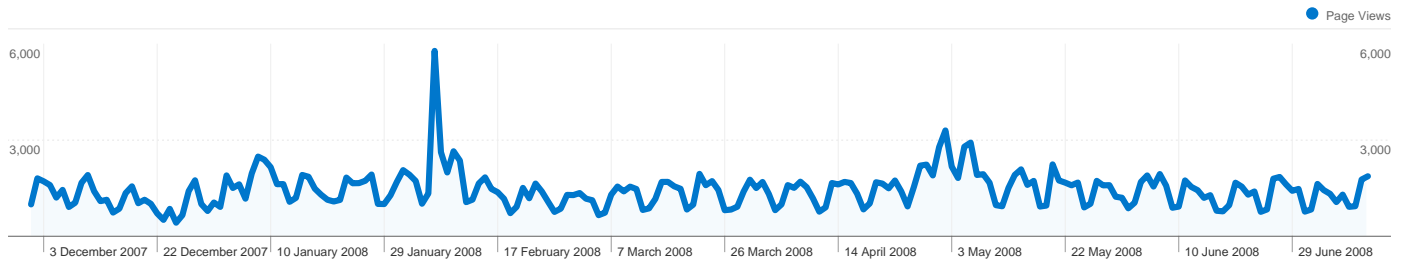

51,901 people visited this site

 **80,094** Visits

 **51,901** Absolute Unique Visitors

 **308,027** Page Views

 **3.85** Average Page Views

 **00:04:25** Time on Site

 **42.52%** Bounce Rate

 **63.05%** New Visits

Keywords	Visits	% visits
kokoda trail	13,570	25.03%
kokoda	7,940	14.65%
kokoda track	4,501	8.30%
kokoda trekking	2,028	3.74%
kokoda trek	1,445	2.67%

Map Overlay

Comparing to: Site

80,094 visits came from 126 countries/territories

Site Usage

Visits	Pages/Visit	Avg. Time on Site	% New Visits	Bounce Rate	
80,094 % of Site Total: 100.00%	3.85 Site Avg: 3.85 (0.00%)	00:04:25 Site Avg: 00:04:25 (0.00%)	63.04% Site Avg: 62.80% (0.38%)	42.52% Site Avg: 42.52% (0.00%)	
Country/Territory	Visits	Pages/Visit	Avg. Time on Site	% New Visits	Bounce Rate
Australia	70,088	3.93	00:04:31	62.17%	41.31%
United States	2,677	2.94	00:02:38	74.86%	58.05%
United Kingdom	1,586	3.76	00:03:38	78.75%	43.51%
Papua New Guinea	1,460	2.85	00:06:59	24.38%	45.48%
New Zealand	624	4.07	00:04:08	70.19%	38.30%
Canada	381	3.90	00:04:03	88.71%	50.13%
Singapore	346	3.95	00:04:28	61.27%	40.17%
Ireland	236	2.08	00:01:26	87.71%	76.27%
France	188	2.22	00:01:30	91.49%	78.19%
Germany	186	4.14	00:03:18	84.41%	49.46%

1 - 10 of 126

Pages on this site were viewed a total of 308,027 times

 **308,027** Page Views

 **203,472** Unique Views

 **42.52%** Bounce Rate

Top Content

Pages	Page Views	% Page Views
/	92,314	29.97%
/packages.html	34,576	11.22%
/schedule.html	22,236	7.22%
/history.html	16,234	5.27%
/costs.html	16,170	5.25%