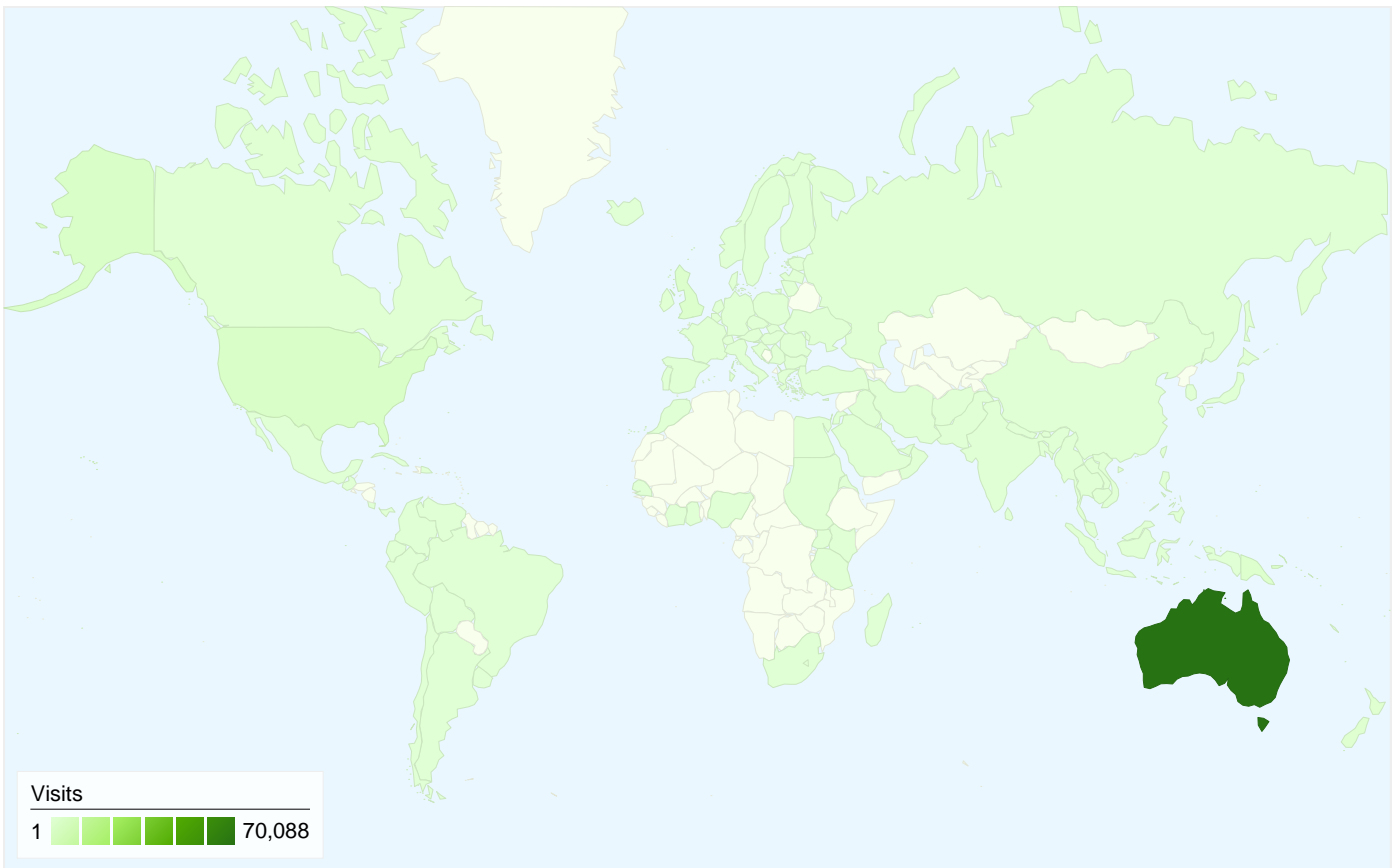

51,901 people visited this site

 **80,094** Visits

 **51,901** Absolute Unique Visitors

 **308,027** Page Views

 **3.85** Average Page Views

 **00:04:25** Time on Site

 **42.52%** Bounce Rate

 **63.05%** New Visits

All traffic sources sent a total of 80,094 visits

-  **25.59%** Direct Traffic
-  **6.71%** Referring Sites
-  **67.69%** Search Engines

Top Traffic Sources

Sources	Visits	% visits
google (organic)	49,533	61.84%
(direct) ((none))	20,496	25.59%
live (organic)	2,472	3.09%
yahoo (organic)	1,705	2.13%
pngbd.com (referral)	937	1.17%

Keywords	Visits	% visits
kokoda trail	13,570	25.03%
kokoda	7,940	14.65%
kokoda track	4,501	8.30%
kokoda trekking	2,028	3.74%
kokoda trek	1,445	2.67%

Map Overlay

Comparing to: Site

80,094 visits came from 126 countries/territories

Site Usage

Visits	Pages/Visit	Avg. Time on Site	% New Visits	Bounce Rate	
80,094 % of Site Total: 100.00%	3.85 Site Avg: 3.85 (0.00%)	00:04:25 Site Avg: 00:04:25 (0.00%)	63.04% Site Avg: 62.80% (0.38%)	42.52% Site Avg: 42.52% (0.00%)	
Country/Territory	Visits	Pages/Visit	Avg. Time on Site	% New Visits	Bounce Rate
Australia	70,088	3.93	00:04:31	62.17%	41.31%
United States	2,677	2.94	00:02:38	74.86%	58.05%
United Kingdom	1,586	3.76	00:03:38	78.75%	43.51%
Papua New Guinea	1,460	2.85	00:06:59	24.38%	45.48%
New Zealand	624	4.07	00:04:08	70.19%	38.30%
Canada	381	3.90	00:04:03	88.71%	50.13%
Singapore	346	3.95	00:04:28	61.27%	40.17%
Ireland	236	2.08	00:01:26	87.71%	76.27%
France	188	2.22	00:01:30	91.49%	78.19%
Germany	186	4.14	00:03:18	84.41%	49.46%