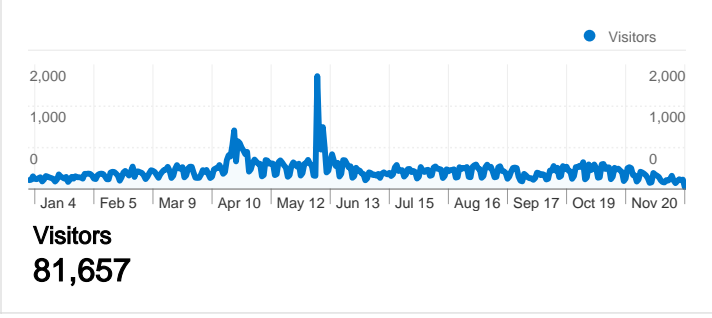

Visitors Overview