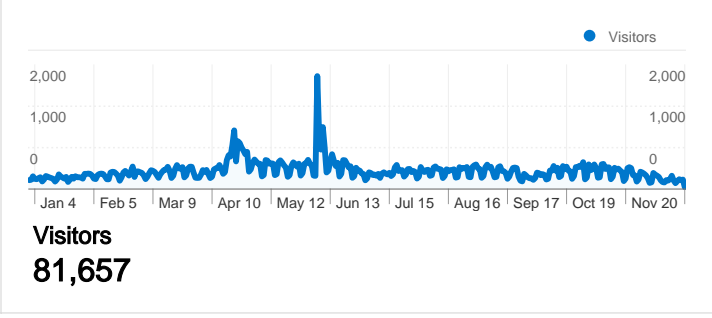

## Site Usage

## Visitors Overview

## 81,657 people visited this site

 **118,978** Visits

 **81,657** Absolute Unique Visitors

 **353,598** Pageviews

 **2.97** Average Pageviews

 **00:04:56** Time on Site

 **52.91%** Bounce Rate

 **67.58%** New Visits

## 118,978 visits came from 153 countries/territories

Site Usage

Country/Territory	Visits	Pages/Visit	Avg. Time on Site	% New Visits	Bounce Rate
<b>Visits</b> <b>118,978</b> % of Site Total: 100.00%	<b>Pages/Visit</b> <b>2.97</b> Site Avg: 2.97 (0.00%)	<b>Avg. Time on Site</b> <b>00:04:56</b> Site Avg: 00:04:56 (0.00%)	<b>% New Visits</b> <b>67.80%</b> Site Avg: 67.56% (0.35%)	<b>Bounce Rate</b> <b>52.91%</b> Site Avg: 52.91% (0.00%)	
Australia	104,934	2.97	00:03:34	67.18%	52.51%
United States	2,455	2.77	00:02:32	87.29%	58.45%
Papua New Guinea	2,296	3.04	01:17:28	32.19%	50.35%
United Kingdom	1,630	3.37	00:03:06	86.81%	49.57%
New Zealand	1,081	3.72	00:04:22	80.20%	42.83%
Canada	676	3.35	00:02:53	84.47%	49.11%
Germany	525	3.28	00:03:00	78.86%	55.24%
Philippines	438	3.31	00:06:16	30.82%	62.10%
Singapore	319	3.31	00:03:15	71.16%	53.61%