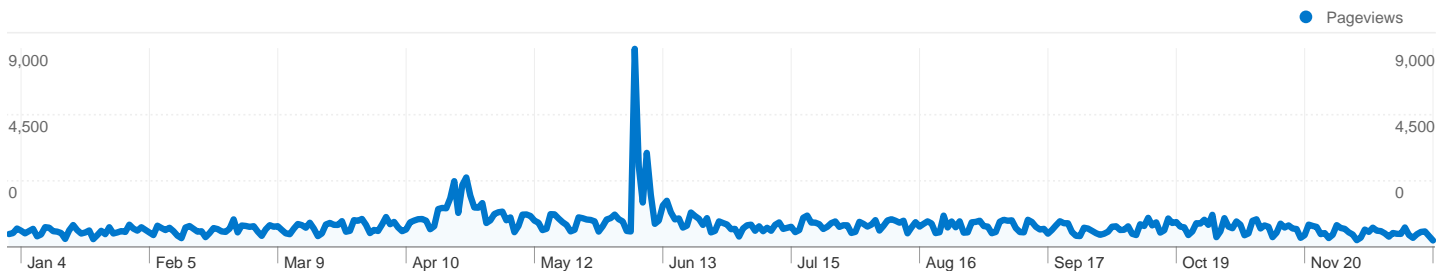

Pages on this site were viewed a total of 353,598 times

353,598 Pageviews

266,481 Unique Views

52.91% Bounce Rate

Top Content

Pages	Pageviews	% Pageviews
/	97,299	27.52%
/packages.html	43,526	12.31%
/history.html	38,599	10.92%
/schedule.html	19,776	5.59%
/kokodamap.html	15,882	4.49%