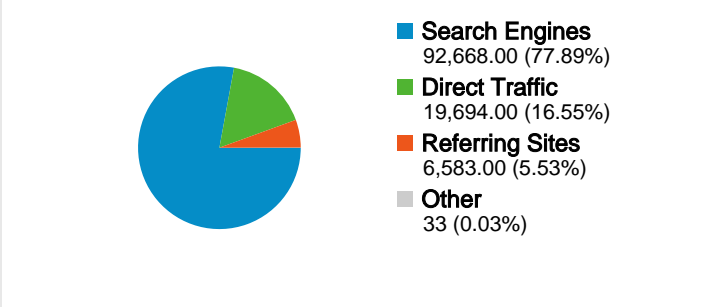

Site Usage

Visitors Overview

Map Overlay

Traffic Sources Overview

Content Overview

Pages	Pageviews	% Pageviews
/	97,299	27.52%
/packages.html	43,526	12.31%
/history.html	38,599	10.92%
/schedule.html	19,776	5.59%
/kokodamap.html	15,882	4.49%

81,657 people visited this site

 **118,978** Visits

 **81,657** Absolute Unique Visitors

 **353,598** Pageviews

 **2.97** Average Pageviews

 **00:04:56** Time on Site

 **52.91%** Bounce Rate

 **67.58%** New Visits

All traffic sources sent a total of 118,978 visits

16.55% Direct Traffic

5.53% Referring Sites

77.89% Search Engines

- **Search Engines**
92,668.00 (77.89%)
- **Direct Traffic**
19,694.00 (16.55%)
- **Referring Sites**
6,583.00 (5.53%)
- **Other**
33 (0.03%)

118,978 visits came from 153 countries/territories

Site Usage

Country/Territory	Visits	Pages/Visit	Avg. Time on Site	% New Visits	Bounce Rate
Visits 118,978 % of Site Total: 100.00%	Pages/Visit 2.97 Site Avg: 2.97 (0.00%)	Avg. Time on Site 00:04:56 Site Avg: 00:04:56 (0.00%)	% New Visits 67.80% Site Avg: 67.56% (0.35%)	Bounce Rate 52.91% Site Avg: 52.91% (0.00%)	
Australia	104,934	2.97	00:03:34	67.18%	52.51%
United States	2,455	2.77	00:02:32	87.29%	58.45%
Papua New Guinea	2,296	3.04	01:17:28	32.19%	50.35%
United Kingdom	1,630	3.37	00:03:06	86.81%	49.57%
New Zealand	1,081	3.72	00:04:22	80.20%	42.83%
Canada	676	3.35	00:02:53	84.47%	49.11%
Germany	525	3.28	00:03:00	78.86%	55.24%
Philippines	438	3.31	00:06:16	30.82%	62.10%
Singapore	319	3.31	00:03:15	71.16%	53.61%