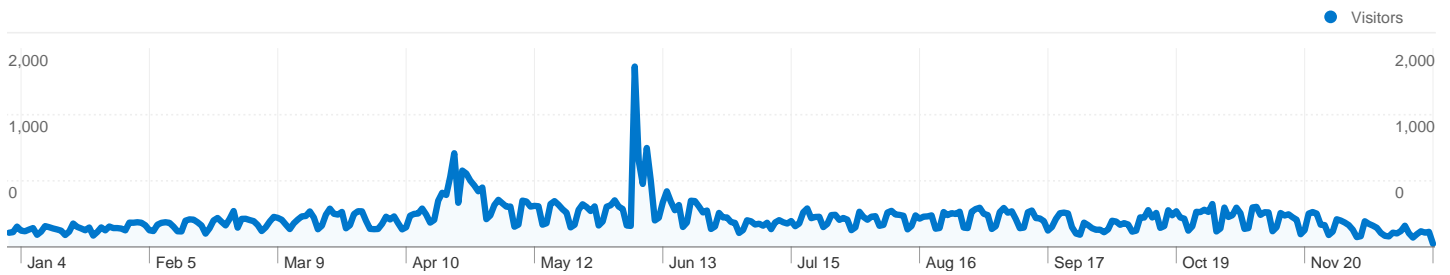

81,657 people visited this site

 **118,978** Visits

 **81,657** Absolute Unique Visitors

 **353,598** Pageviews

 **2.97** Average Pageviews

 **00:04:56** Time on Site

 **52.91%** Bounce Rate

 **67.58%** New Visits

All traffic sources sent a total of 118,978 visits

16.55% Direct Traffic

5.53% Referring Sites

77.89% Search Engines

- **Search Engines**
92,668.00 (77.89%)
- **Direct Traffic**
19,694.00 (16.55%)
- **Referring Sites**
6,583.00 (5.53%)
- **Other**
33 (0.03%)

118,978 visits came from 153 countries/territories

Site Usage

Country/Territory	Visits	Pages/Visit	Avg. Time on Site	% New Visits	Bounce Rate
Visits 118,978 % of Site Total: 100.00%	Pages/Visit 2.97 Site Avg: 2.97 (0.00%)	Avg. Time on Site 00:04:56 Site Avg: 00:04:56 (0.00%)	% New Visits 67.80% Site Avg: 67.56% (0.35%)	Bounce Rate 52.91% Site Avg: 52.91% (0.00%)	
Australia	104,934	2.97	00:03:34	67.18%	52.51%
United States	2,455	2.77	00:02:32	87.29%	58.45%
Papua New Guinea	2,296	3.04	01:17:28	32.19%	50.35%
United Kingdom	1,630	3.37	00:03:06	86.81%	49.57%
New Zealand	1,081	3.72	00:04:22	80.20%	42.83%
Canada	676	3.35	00:02:53	84.47%	49.11%
Germany	525	3.28	00:03:00	78.86%	55.24%
Philippines	438	3.31	00:06:16	30.82%	62.10%
Singapore	319	3.31	00:03:15	71.16%	53.61%

Hong Kong	271	2.85	00:03:53	64.58%	64.21%
					1 - 10 of 153

Pages on this site were viewed a total of 353,598 times

 353,598 Pageviews

 266,481 Unique Views

 52.91% Bounce Rate

Top Content

Pages	Pageviews	% Pageviews
/	97,299	27.52%
/packages.html	43,526	12.31%
/history.html	38,599	10.92%
/schedule.html	19,776	5.59%
/kokodamap.html	15,882	4.49%