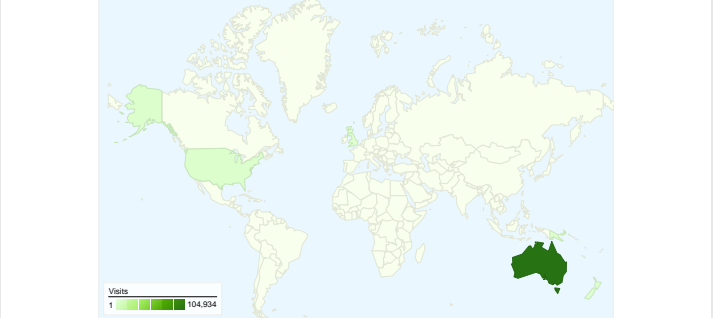

Site Usage

Visitors Overview

Map Overlay

Traffic Sources Overview

Content Overview

Pages	Pageviews	% Pageviews
/	97,299	27.52%
/packages.html	43,526	12.31%
/history.html	38,599	10.92%
/schedule.html	19,776	5.59%
/kokodamap.html	15,882	4.49%

81,657 people visited this site

 **118,978** Visits

 **81,657** Absolute Unique Visitors

 **353,598** Pageviews

 **2.97** Average Pageviews

 **00:04:56** Time on Site

 **52.91%** Bounce Rate

 **67.58%** New Visits

All traffic sources sent a total of 118,978 visits

16.55% Direct Traffic

5.53% Referring Sites

77.89% Search Engines

- **Search Engines**
92,668.00 (77.89%)
- **Direct Traffic**
19,694.00 (16.55%)
- **Referring Sites**
6,583.00 (5.53%)
- **Other**
33 (0.03%)

118,978 visits came from 153 countries/territories

Site Usage

Country/Territory	Visits	Pages/Visit	Avg. Time on Site	% New Visits	Bounce Rate
Visits 118,978 % of Site Total: 100.00%	Pages/Visit 2.97 Site Avg: 2.97 (0.00%)	Avg. Time on Site 00:04:56 Site Avg: 00:04:56 (0.00%)	% New Visits 67.80% Site Avg: 67.56% (0.35%)	Bounce Rate 52.91% Site Avg: 52.91% (0.00%)	
Australia	104,934	2.97	00:03:34	67.18%	52.51%
United States	2,455	2.77	00:02:32	87.29%	58.45%
Papua New Guinea	2,296	3.04	01:17:28	32.19%	50.35%
United Kingdom	1,630	3.37	00:03:06	86.81%	49.57%
New Zealand	1,081	3.72	00:04:22	80.20%	42.83%
Canada	676	3.35	00:02:53	84.47%	49.11%
Germany	525	3.28	00:03:00	78.86%	55.24%
Philippines	438	3.31	00:06:16	30.82%	62.10%
Singapore	319	3.31	00:03:15	71.16%	53.61%