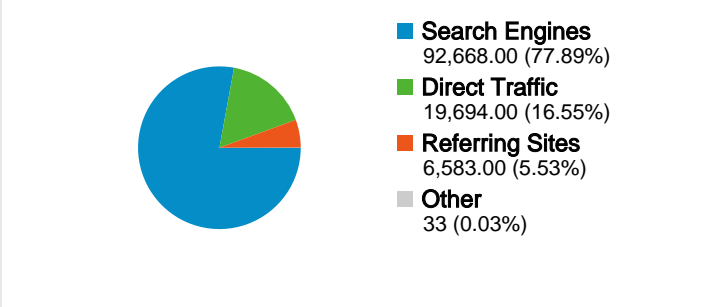

Traffic Sources Overview

Content Overview

Pages	Pageviews	% Pageviews
/	97,299	27.52%
/packages.html	43,526	12.31%
/history.html	38,599	10.92%
/schedule.html	19,776	5.59%
/kokodamap.html	15,882	4.49%