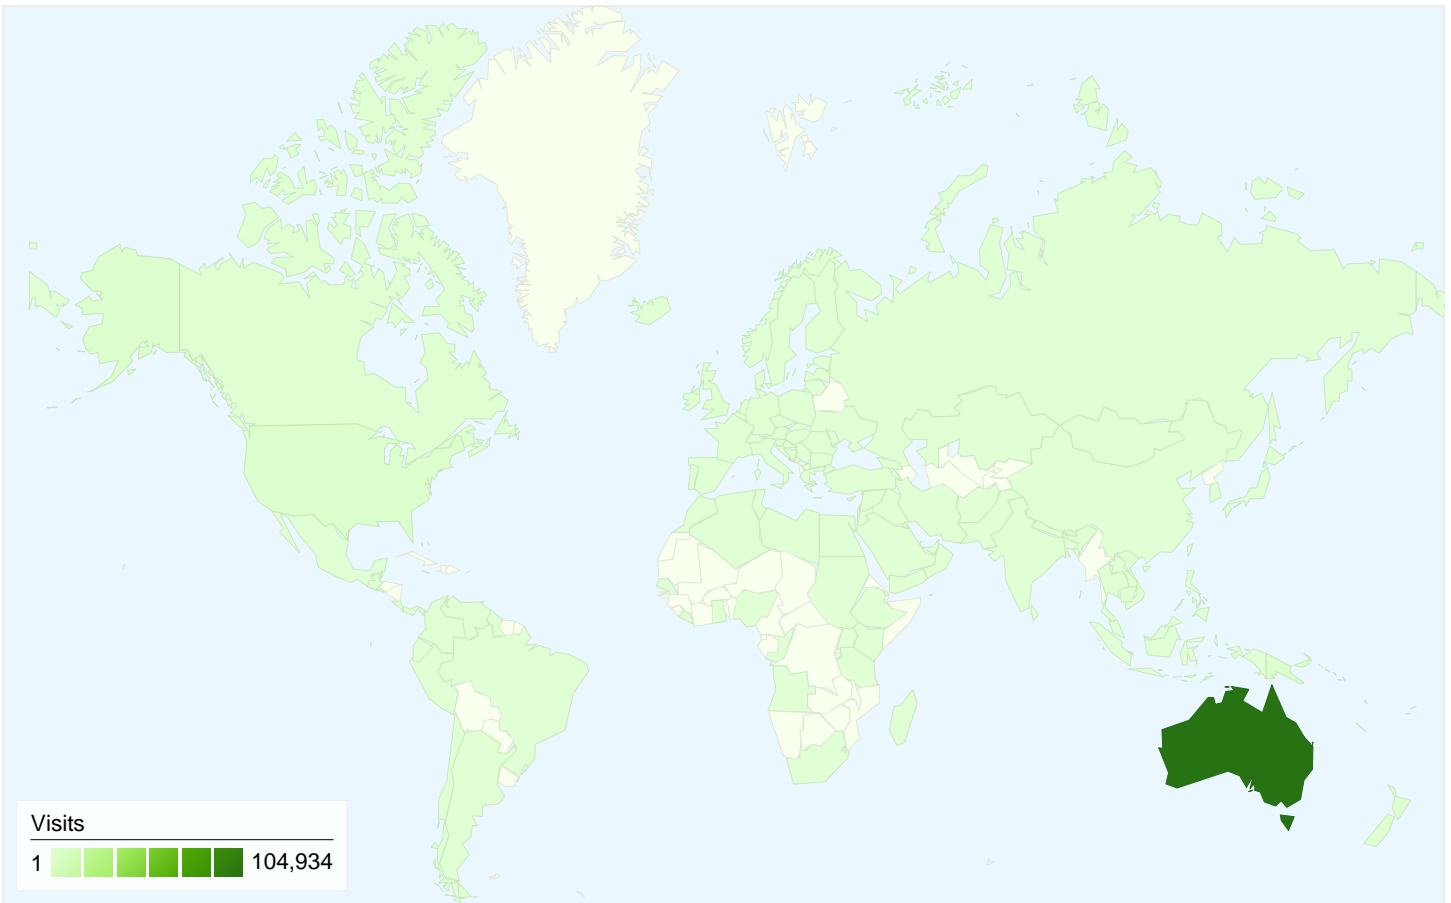

81,657 people visited this site

 **118,978** Visits

 **81,657** Absolute Unique Visitors

 **353,598** Pageviews

 **2.97** Average Pageviews

 **00:04:56** Time on Site

 **52.91%** Bounce Rate

 **67.58%** New Visits

All traffic sources sent a total of 118,978 visits

16.55% Direct Traffic

5.53% Referring Sites

77.89% Search Engines

- **Search Engines**
92,668.00 (77.89%)
- **Direct Traffic**
19,694.00 (16.55%)
- **Referring Sites**
6,583.00 (5.53%)
- **Other**
33 (0.03%)

Top Traffic Sources

Sources	Visits	% visits	Keywords	Visits	% visits
google (organic)	87,219	73.31%	kokoda trail	25,559	27.58%
(direct) ((none))	19,694	16.55%	kokoda	7,955	8.58%
bing (organic)	2,874	2.42%	kokoda track	7,765	8.38%
facebook.com (referral)	1,175	0.99%	kokoda trekking	2,675	2.89%
yahoo (organic)	1,096	0.92%	kokoda track tours	1,503	1.62%

118,978 visits came from 153 countries/territories

Site Usage

Country/Territory	Visits	Pages/Visit	Avg. Time on Site	% New Visits	Bounce Rate
Visits 118,978 % of Site Total: 100.00%	Pages/Visit 2.97 Site Avg: 2.97 (0.00%)	Avg. Time on Site 00:04:56 Site Avg: 00:04:56 (0.00%)	% New Visits 67.80% Site Avg: 67.56% (0.35%)	Bounce Rate 52.91% Site Avg: 52.91% (0.00%)	
Australia	104,934	2.97	00:03:34	67.18%	52.51%
United States	2,455	2.77	00:02:32	87.29%	58.45%
Papua New Guinea	2,296	3.04	01:17:28	32.19%	50.35%
United Kingdom	1,630	3.37	00:03:06	86.81%	49.57%
New Zealand	1,081	3.72	00:04:22	80.20%	42.83%
Canada	676	3.35	00:02:53	84.47%	49.11%
Germany	525	3.28	00:03:00	78.86%	55.24%
Philippines	438	3.31	00:06:16	30.82%	62.10%
Singapore	319	3.31	00:03:15	71.16%	53.61%