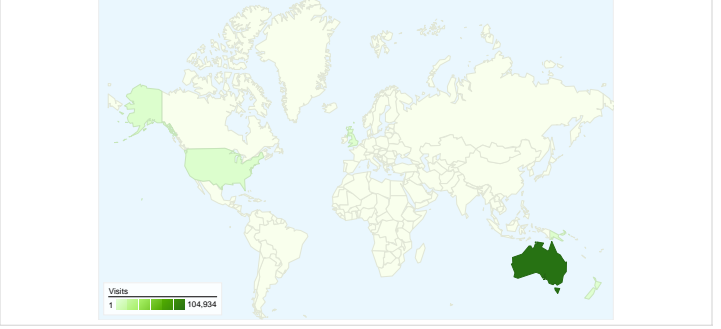

Map Overlay