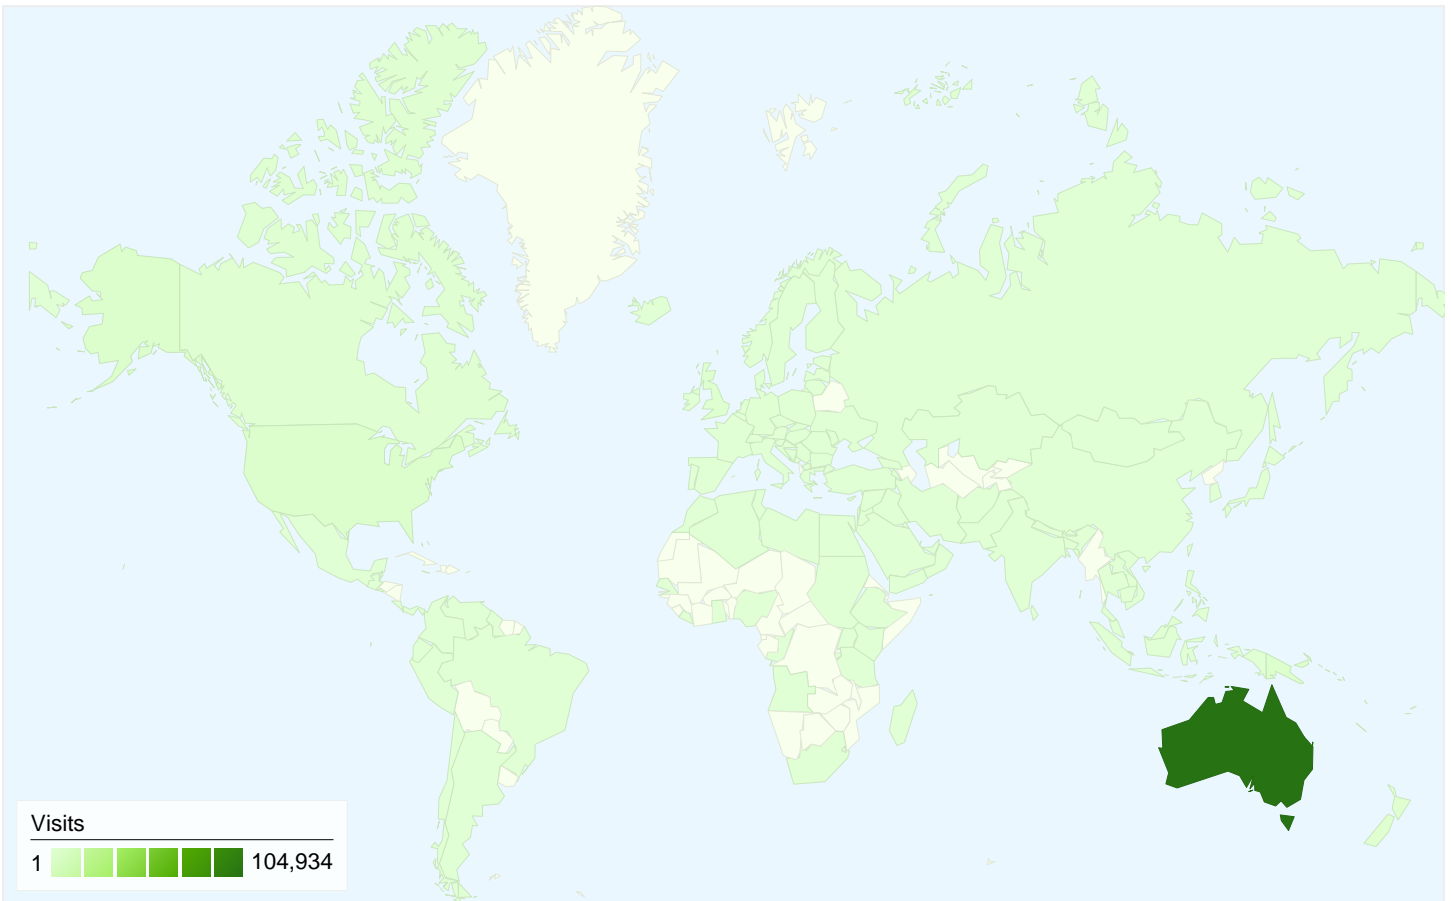

## Traffic Sources Overview

## 81,657 people visited this site

 **118,978** Visits

 **81,657** Absolute Unique Visitors

 **353,598** Pageviews

 **2.97** Average Pageviews

 **00:04:56** Time on Site

 **52.91%** Bounce Rate

 **67.58%** New Visits

All traffic sources sent a total of 118,978 visits

16.55% Direct Traffic

5.53% Referring Sites

77.89% Search Engines

- **Search Engines**  
92,668.00 (77.89%)
- **Direct Traffic**  
19,694.00 (16.55%)
- **Referring Sites**  
6,583.00 (5.53%)
- **Other**  
33 (0.03%)

## 118,978 visits came from 153 countries/territories

Site Usage

Country/Territory	Visits	Pages/Visit	Avg. Time on Site	% New Visits	Bounce Rate
<b>Visits</b> <b>118,978</b> % of Site Total: 100.00%	<b>Pages/Visit</b> <b>2.97</b> Site Avg: 2.97 (0.00%)	<b>Avg. Time on Site</b> <b>00:04:56</b> Site Avg: 00:04:56 (0.00%)	<b>% New Visits</b> <b>67.80%</b> Site Avg: 67.56% (0.35%)	<b>Bounce Rate</b> <b>52.91%</b> Site Avg: 52.91% (0.00%)	
Australia	104,934	2.97	00:03:34	67.18%	52.51%
United States	2,455	2.77	00:02:32	87.29%	58.45%
Papua New Guinea	2,296	3.04	01:17:28	32.19%	50.35%
United Kingdom	1,630	3.37	00:03:06	86.81%	49.57%
New Zealand	1,081	3.72	00:04:22	80.20%	42.83%
Canada	676	3.35	00:02:53	84.47%	49.11%
Germany	525	3.28	00:03:00	78.86%	55.24%
Philippines	438	3.31	00:06:16	30.82%	62.10%
Singapore	319	3.31	00:03:15	71.16%	53.61%