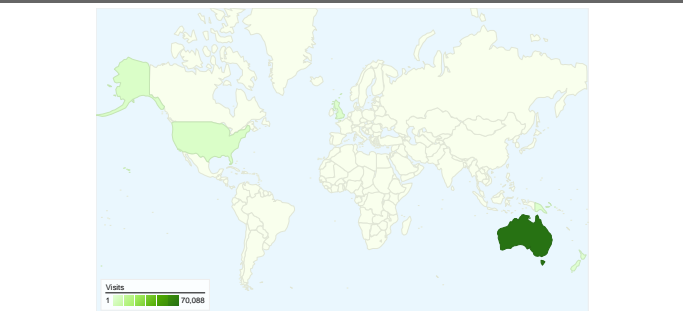

Site Usage

 **80,094** Visits

 **42.52%** Bounce Rate

 **308,027** Page Views

 **00:04:25** Avg. Time on Site

 **3.85** Pages/Visit

 **62.80%** % New Visits

Visitors Overview

Map Overlay world

Traffic Sources Overview

Content Overview

Pages	Page Views	% Page Views
/	92,314	29.97%
/packages.html	34,576	11.22%
/schedule.html	22,236	7.22%
/history.html	16,234	5.27%
/costs.html	16,170	5.25%

51,901 people visited this site

 **80,094** Visits

 **51,901** Absolute Unique Visitors

 **308,027** Page Views

 **3.85** Average Page Views

 **00:04:25** Time on Site

 **42.52%** Bounce Rate

 **63.05%** New Visits

All traffic sources sent a total of 80,094 visits

-  **25.59%** Direct Traffic
-  **6.71%** Referring Sites
-  **67.69%** Search Engines

Top Traffic Sources

Sources	Visits	% visits
google (organic)	49,533	61.84%
(direct) ((none))	20,496	25.59%
live (organic)	2,472	3.09%
yahoo (organic)	1,705	2.13%
pngbd.com (referral)	937	1.17%