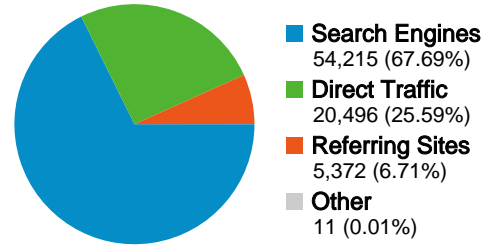

Site Usage

 **80,094** Visits

 **42.52%** Bounce Rate

 **308,027** Page Views

 **00:04:25** Avg. Time on Site

 **3.85** Pages/Visit

 **62.80%** % New Visits

Visitors Overview

51,901 people visited this site

 **80,094** Visits

 **51,901** Absolute Unique Visitors

 **308,027** Page Views

 **3.85** Average Page Views

 **00:04:25** Time on Site

 **42.52%** Bounce Rate

 **63.05%** New Visits

All traffic sources sent a total of 80,094 visits

-  **25.59%** Direct Traffic
-  **6.71%** Referring Sites
-  **67.69%** Search Engines

Top Traffic Sources

Sources	Visits	% visits
google (organic)	49,533	61.84%
(direct) ((none))	20,496	25.59%
live (organic)	2,472	3.09%
yahoo (organic)	1,705	2.13%
pngbd.com (referral)	937	1.17%

1 - 10 of 126

Pages on this site were viewed a total of 308,027 times

 **308,027** Page Views

 **203,472** Unique Views

 **42.52%** Bounce Rate

Top Content

Pages	Page Views	% Page Views
/	92,314	29.97%
/packages.html	34,576	11.22%
/schedule.html	22,236	7.22%
/history.html	16,234	5.27%
/costs.html	16,170	5.25%