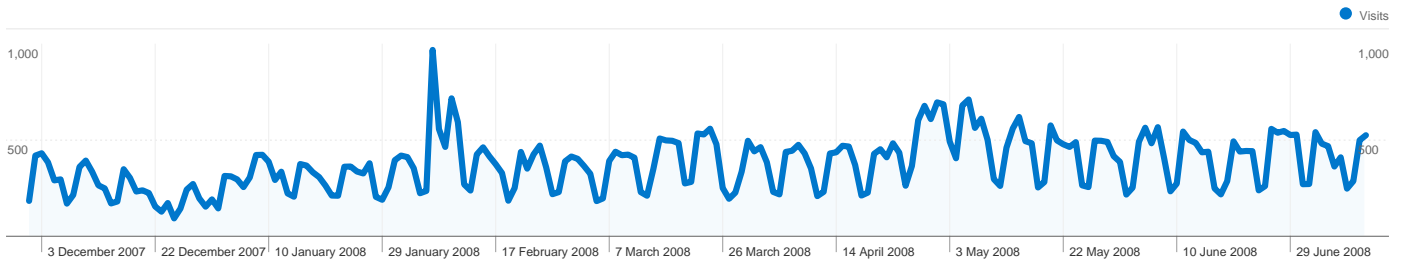

All traffic sources sent a total of 80,094 visits

- **25.59%** Direct Traffic
- **6.71%** Referring Sites
- **67.69%** Search Engines