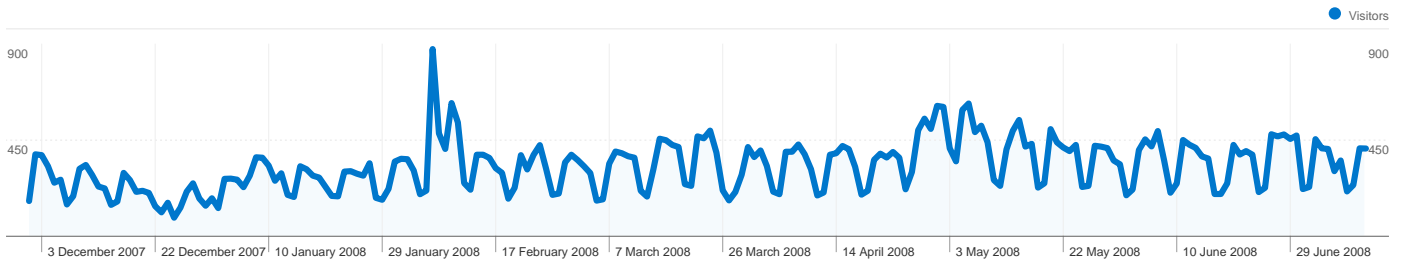

Site Usage

 **80,094** Visits

 **42.52%** Bounce Rate

 **308,027** Page Views

 **00:04:25** Avg. Time on Site

 **3.85** Pages/Visit

 **62.80%** % New Visits

Visitors Overview

Map Overlay world

Traffic Sources Overview

Content Overview

Pages	Page Views	% Page Views
/	92,314	29.97%
/packages.html	34,576	11.22%
/schedule.html	22,236	7.22%
/history.html	16,234	5.27%
/costs.html	16,170	5.25%

51,901 people visited this site

 **80,094** Visits

 **51,901** Absolute Unique Visitors

 **308,027** Page Views

 **3.85** Average Page Views

 **00:04:25** Time on Site

 **42.52%** Bounce Rate

 **63.05%** New Visits

1 - 10 of 126

Pages on this site were viewed a total of 308,027 times

 **308,027** Page Views

 **203,472** Unique Views

 **42.52%** Bounce Rate

Top Content

Pages	Page Views	% Page Views
/	92,314	29.97%
/packages.html	34,576	11.22%
/schedule.html	22,236	7.22%
/history.html	16,234	5.27%
/costs.html	16,170	5.25%